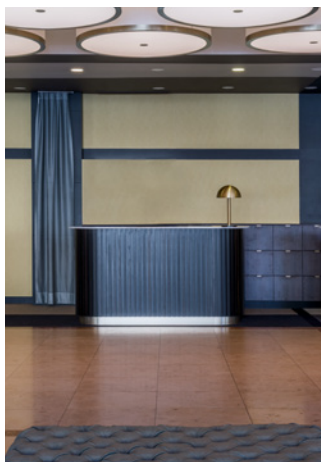

RELAX AND ENJOY THE VIEW

Whether you are on business trip or touring the city, a day spent taking in the sights of Prague can be tiring. So let yourself unwind in the Diplomat Health Club and enjoy the breathtaking views of Prague Castle whilst you relax in our wellness area. Guests receive complimentary access to the Health Club fitness centre and can use the spa facilities for a fee. You can book a private spa, sauna, steam rooms, jacuzzi and massage treatments.

ENDLESS EXPLORATION • viennahouse.com

When a hotel becomes your house