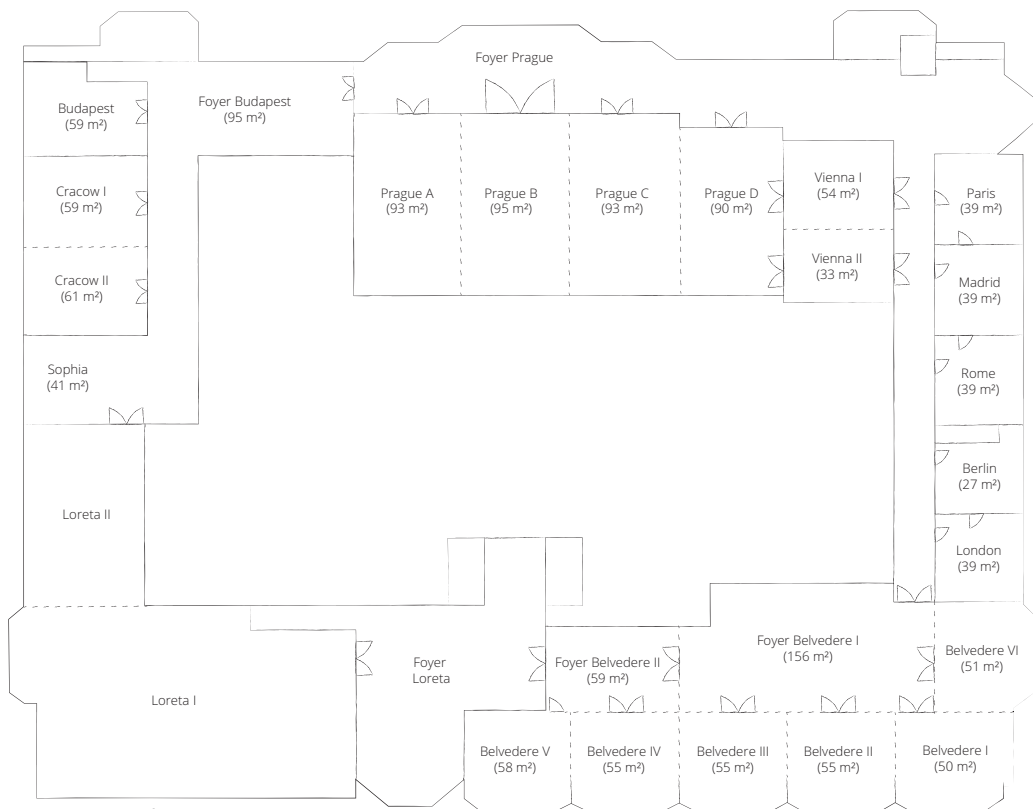

Space for new ideas

1. patro / 1st floor