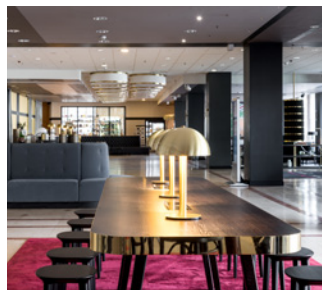

Where history meets state-of-the-art design

Každý dům má svůj příběh. Nová kapitola Vienna House Diplomat Prague právě začala. Prozkoumejte nově zrekonstruovaný hotel s jeho útulnými zákoutími, hřejivým lobby a elegantními pokoji.

Vienna House Diplomat Prague, kompletně zrenovovaný v art deco stylu, se nachází v klidné diplomatické čtvrti nedaleko historického centra města. Kde jinde se sejit než na místě, kde je diplomacie všude kolem vás? Hotel je jedním z nejoblíbenějších konferenčních míst ve stověžaté Praze.

Úchvatné výhledy na Prahu z vlastní střešní terasy zpříjemní vaši návštěvu, z wellness centra v devátém patře je Pražský hrad doslova jako na dlani.

Every house has its own story. The next chapter of Vienna House Diplomat Prague just started. Come explore the newly renovated hotel with its cosy seating areas, welcoming lobby and sleek rooms.

The completely renovated Vienna House Prague in art deco style is located in the peaceful diplomatic district, not far from the historic city centre. Where better to meet and enjoy the good life than where diplomacy prevails? The hotel is one of the most popular conference venues in the Golden City of Prague.

The breathtaking views over the rooftops alone make a visit worthwhile and from the wellness center on the 9th floor, Prague Castle is strikingly close.